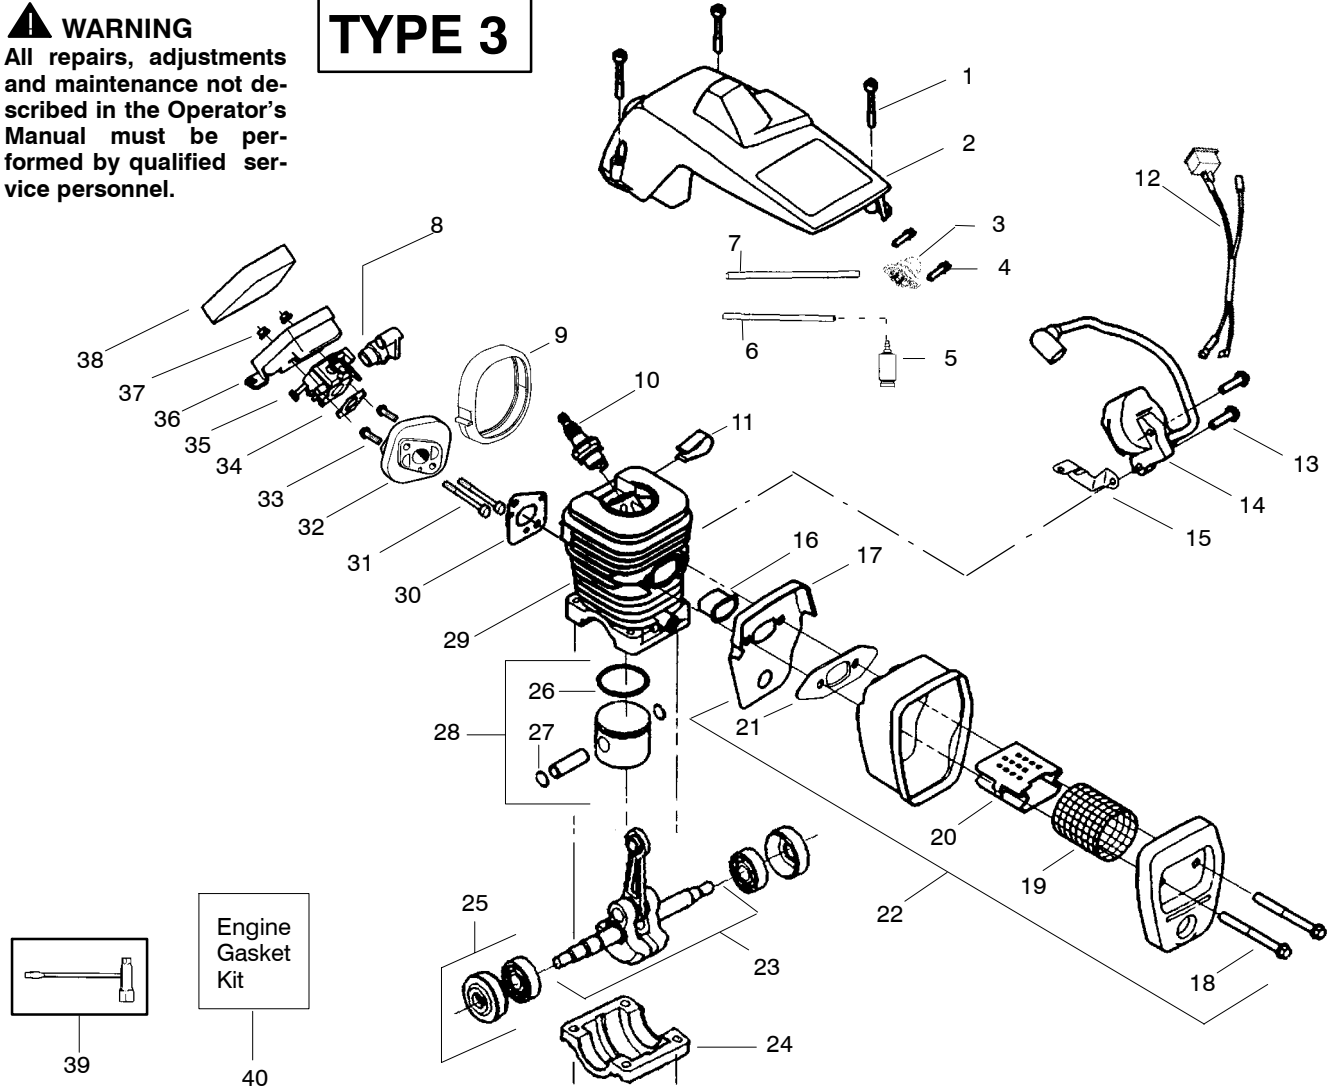

⚠ WARNING
All repairs, adjustments and maintenance not described in the Operator's Manual must be performed by qualified service personnel.

TYPE 3

Ref.	Part No.	Description	Ref.	Part No.	Description	Ref.	Part No.	Description
1.	530016153	Screw	19.	530036103	Screen-Spark	36.	530047604	Housing-Air Filter
2.	530056966	Shield-Cylinder	20.	530037813	Diffuser-Muffler	37.	530016101	Nut
3.	530047213	Assy-Air Purge	21.	530069608	Gasket-Muffler (kit)	38.	530037793	Air Filter - Foam
4.	530015780	Screw	22.	530047207	Assy-Muffler (Incl. 17-21)	39.	530031135	Wrench-Bar
5.	530095646	Assy-Fuel Pick-up	23.	530047062	Assy-Crankshaft	40.	530069608	Kit-Engine Gasket (incl. 34,30,21)
6.	530069247	Kit-Line Purge/Carb. (Small Dia)	24.	530037935	Cap-Crankcase			
7.	530069216	Kit-Line Purge/Tank (large line)	25.	530056363	Assy-Seal & Bearing			
8.	530035526	Grommet-Carb Adjust.	26.	530038729	Ring-Piston			
9.	530054144	Seal-Carb Adapter	27.	530015697	Retainer - Piston Pin			
10.	952030150	Spark Plug (RCJ-7Y)	28.	530071408	Kit-Piston - (incl. 26-27)			
11.	530016136	Clip-High Tension Lead	29.	530012411	Cylinder			
12.	530049117	Assy-Wire Harness (includes switch)	30.	530069608	Gasket-Carb. Adapter (kit)			
13.	530015814	Screw	31.	530016187	Screw			Not Shown
14.	530039198	Module-Ignition	32.	530049700	Carb. Adapter	530163664		Manual- (Scan)
15.	530047442	Strap-Ground	33.	530016386	Screw	530163665		Manual - (Euro I)
16.	530037652	Insulator-Heat	34.	530069608	Carb. Gasket (kit)	530163666		Manual - (Euro II)
17.	530049870	Back Plate-Muffler	35.	---	Kit-Carburetor (WT-625)	530054781		Decal-Warning
18.	530016132	Screw		530071621				

✓ = NEW PART NUMBER FOR THIS IPL

★ = REFER TO THE SERVICE REFERENCE INDICATED FOR MORE INFORMATION. (LOCATED AT END OF IPL)