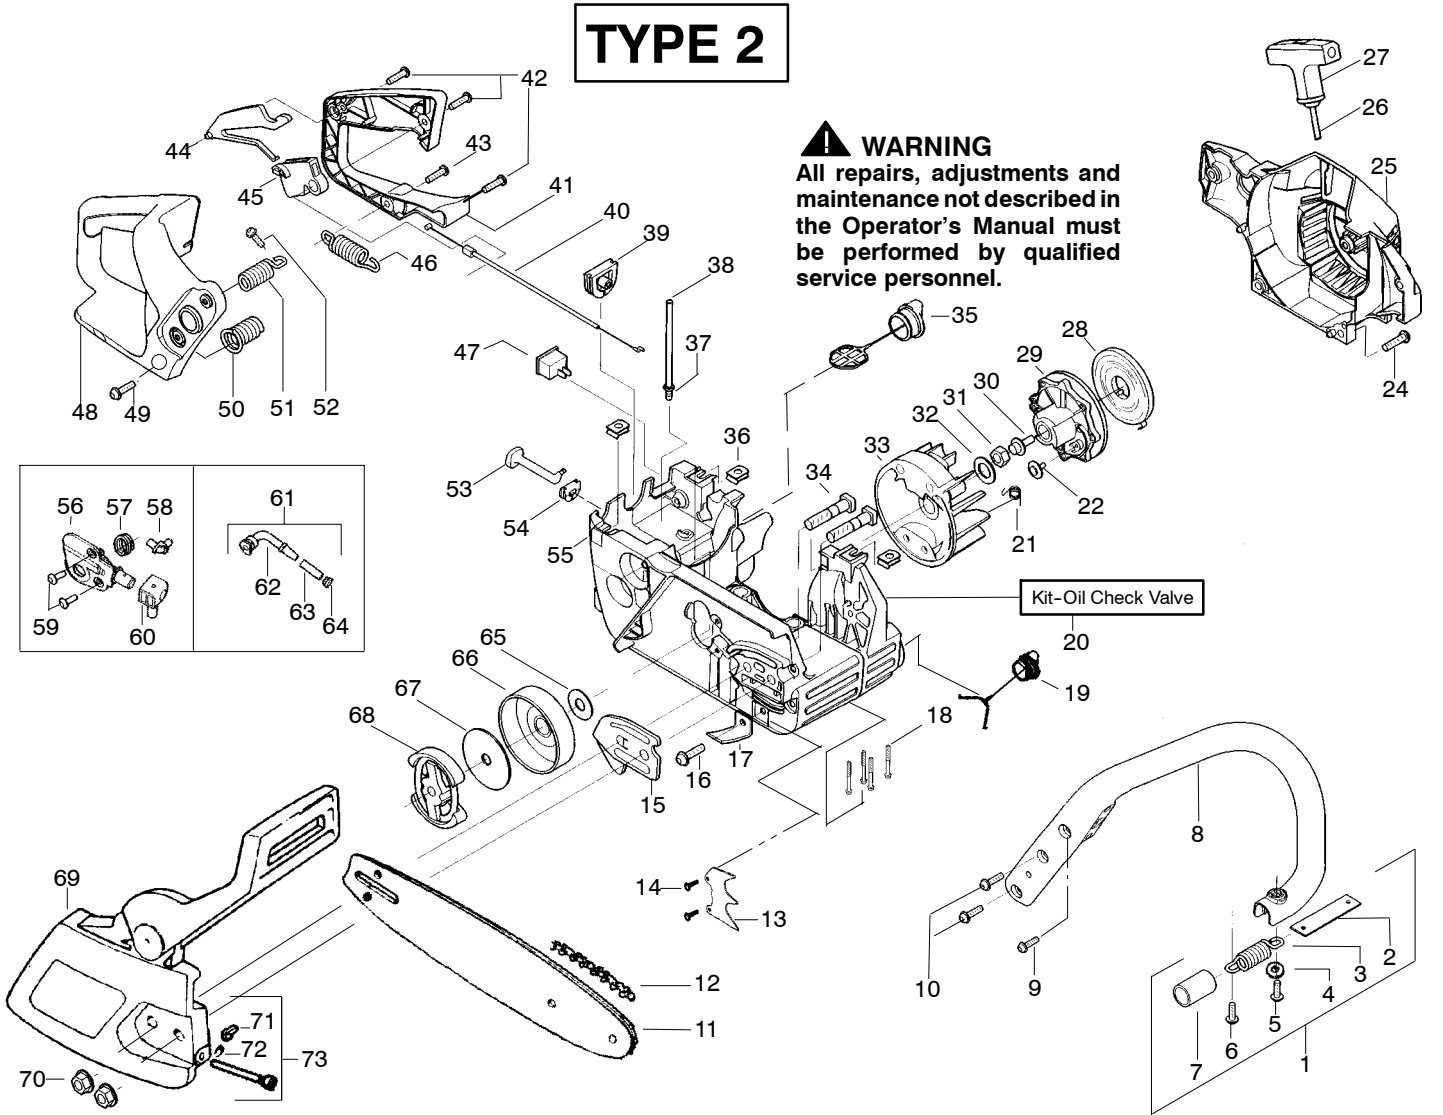

TYPE 2

Ref.	Part No.	Description	Ref.	Part No.	Description	Ref.	Part No.	Description
1.	530047963	Assy. - Isolator	27.	530056402	Handle - Starter	53.	530047605	Knob - Choke
2.	530047608	Strap - Limiter	28.	530027531	Spring - Recoil	54.	530049005	Grommet - Knob
3.	530042082	Spring - Isolator	29.	530037817	Pulley - Starter	55.	530056597	Assy - Chassis
4.	530015123	Washer	30.	530015920	Screw	56.	530071259	Kit - Oil Pump (Incls. 57, 58, 60)
5.	530016018	Screw	31.	530016134	Nut - Flywheel	57.	530037820	Gear - Worm Spring
6.	530015843	Screw	32.	530015127	Washer - Flywheel	58.	530049477	Elbow - Oil Pickup
7.	530036142	Sleeve - AV Spring	33.	530039209	Assy - Flywheel	59.	530016064	Screw
8.	530047583	Handle - Front	34.	530016133	Bolt - Bar	60.	530019206	Seal Block
9.	530015940	Screw	35.	530047192	Assy - Fuel Cap	61.	530047663	Assy - Oil Pickup (Incl. 62 - 64)
10.	530015814	Screw	36.	530015922	Nut - "U" - Type	62.	530038373	Pick-up Oiler
11.	530044896	Bar - 14"	37.	530023877	Fitting - fuel line	63.	530037821	Filter - Oil
12.	538029933	Chain 14"	38.	530069216	Kit - Fuel line (large)	64.	530030189	Plug - Oil Filter
13.	530014381	Kit - Assy Spike (incl. 14)	39.	530047631	Grommet - Cable	65.	530015907	Washer - Thrust
14.	530015805	Screw	40.	530047602	Cable - Throttle	66.	530047061	Assy. - Clutch Drum w/bearing
15.	530038238	Plate - Bar Mounting	41.	530047581	Cover - Rear Handle	67.	530015611	Washer - Clutch
16.	530015814	Screw	42.	530015906	Screw	68.	530014949	Assy. Clutch
17.	530029850	Chain Catcher	43.	530015886	Screw	69.	530054736	Assy - Chain Brake
18.	530016132	Screw	44.	530036098	Lockout - Throttle	70.	530015917	Nut - Bar Mounting
19.	530010846	Assy - Oil Cap	45.	530036097	Trigger - Throttle	71.	530015826	Pin - Retainer
20.	530071666	Kit - Oil Check Valve	46.	530042082	Spring	72.	530038593	Retainer
21.	530023817	Spring - Starter Dog	47.	530069572	Kit - Switch	73.	530069611	Kit - Bar Adjust (incl. 71 & 72)
22.	530016080	Screw	48.	530047582	Handle - Rear			
23.	---	---	49.	530015814	Screw			
24.	530015892	Screw	50.	530053274	Assy. Isolator - lower			
25.	530054175	Housing - Fan	51.	530071385	Kit - Isolator (Upper)			
26.	530069232	Kit - Rope	52.	530015875	Screw			

✓ = NEW PART NUMBER FOR THIS IPL

* = REFER TO THE SERVICE REFERENCE INDICATED FOR MORE INFORMATION. (LOCATED AT END OF IPL)