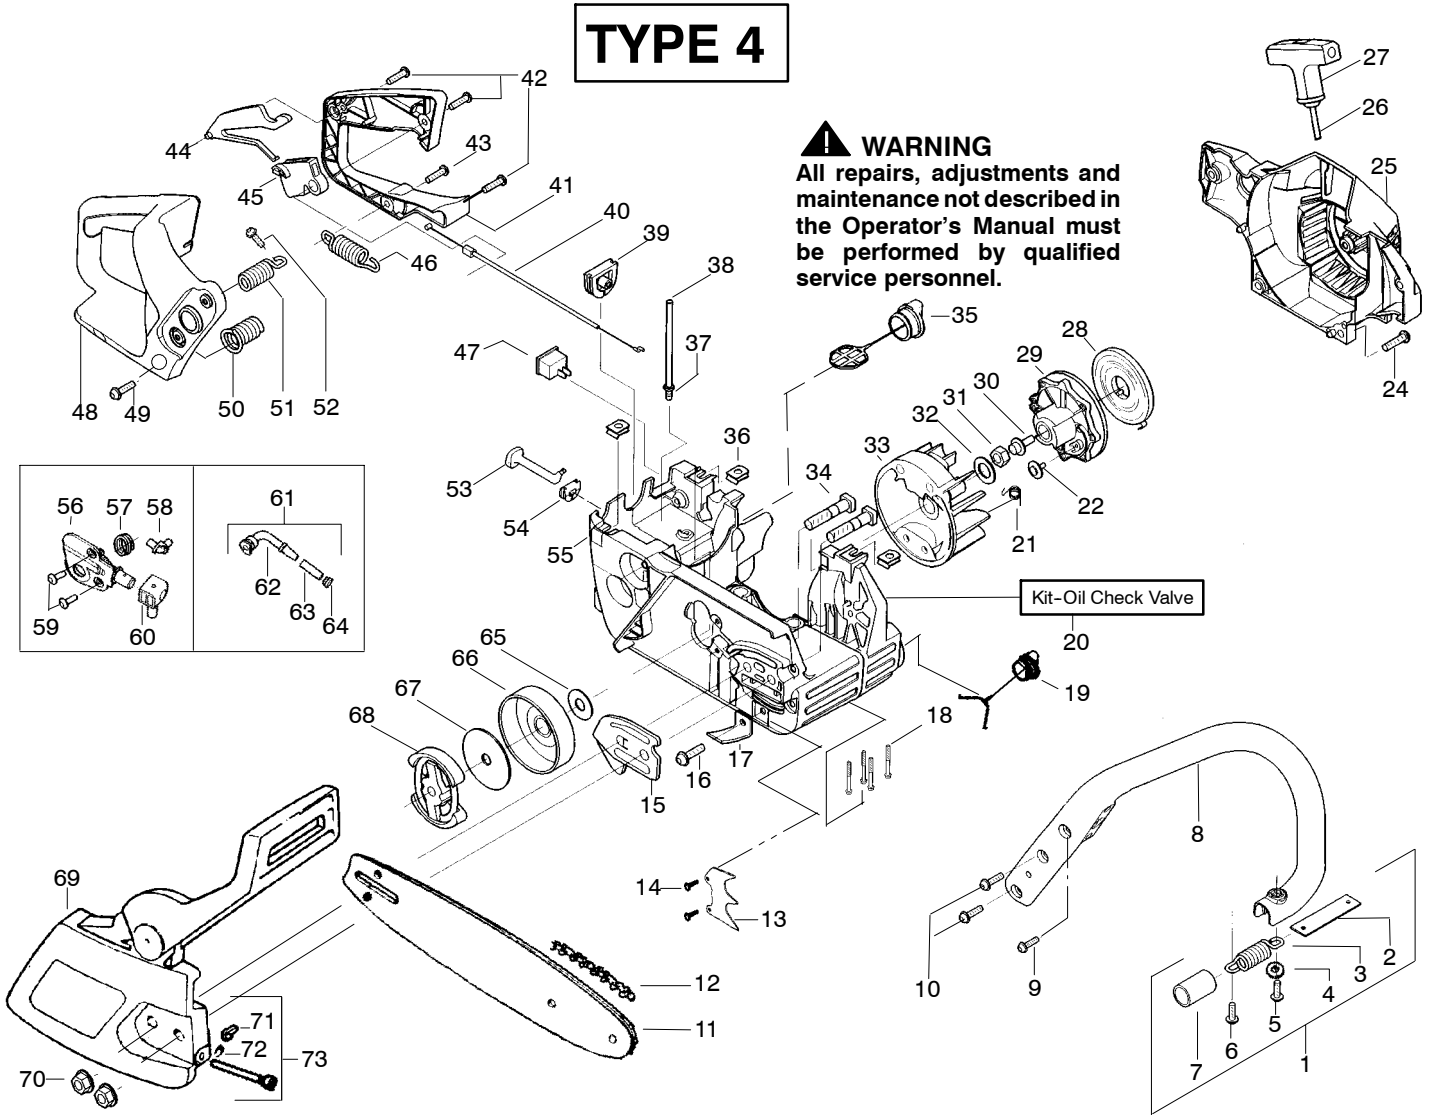

TYPE 4

Ref.	Part No.	Description	Ref.	Part No.	Description	Ref.	Part No.	Description
1.	530047963	Assy. - Isolator	27.	530056402	Handle - Starter	53.	530047605	Knob - Choke
2.	530047608	Strap - Limiter	28.	530027531	Spring - Recoil	54.	530049005	Grommet - Knob
3.	530042082	Spring - Isolator	29.	530037817	Pulley - Starter	55.	530056596	Assy - Chassis
4.	530015123	Washer	30.	530015920	Screw	56.	530071259	Kit - Oil Pump (Incls. 57, 58, 60)
5.	530016018	Screw	31.	530016134	Nut - Flywheel	57.	530037820	Gear - Worm Spring
6.	530015843	Screw	32.	530015127	Washer - Flywheel	58.	530049477	Elbow - Oil Pickup
7.	530036142	Sleeve - AV Spring	33.	530039209	Assy - Flywheel	59.	530016064	Screw
8.	530047583	Handle - Front	34.	530016133	Bolt - Bar	60.	530019206	Seal Block
9.	530015940	Screw	35.	530047192	Assy - Fuel Cap	61.	530047663	Assy - Oil Pickup (Incl. 62 - 64)
10.	530015814	Screw	36.	530015922	Nut - "U" - Type	62.	530038373	Pick-up Oiler
11.	530044896	Bar - 14"	37.	530023877	Fitting - fuel line	63.	530037821	Filter - Oil
12.	538029933	Chain 14"	38.	530069216	Kit - Fuel line (large)	64.	530030189	Plug - Oil Filter
13.	530014381	Kit - Assy Spike (incl. 14)	39.	530047631	Grommet - Cable	65.	530015907	Washer - Thrust
14.	530015805	Screw	40.	530047602	Cable - Throttle	66.	530047061	Assy. - Clutch Drum w/bearing
15.	530038238	Plate - Bar Mounting	41.	530047581	Cover - Rear Handle	67.	530015611	Washer - Clutch
16.	530015814	Screw	42.	530015906	Screw	68.	530014949	Assy. Clutch
17.	530029850	Chain Catcher	43.	530015886	Screw	69.	530054739	Assy - Chain Brake
18.	530016132	Screw	44.	530036098	Lockout - Throttle	70.	530015917	Nut - Bar Mounting
19.	530010846	Assy - Oil Cap	45.	530036097	Trigger - Throttle	71.	530015826	Pin - Retainer
20.	530071666	Kit - Oil Check Valve	46.	530042082	Spring	72.	530038593	Retainer
21.	530023817	Spring - Starter Dog	47.	530069572	Kit - Switch	73.	530069611	Kit - Bar Adjust (incl. 71 & 72)
22.	530016080	Screw	48.	530047582	Handle - Rear			
23.	---	---	49.	530015814	Screw			
24.	530015892	Screw	50.	530053274	Assy. Isolator - lower			
25.	530049335	Housing - Fan	51.	530071385	Kit - Isolator (Upper)			
26.	530069232	Kit - Rope	52.	530015875	Screw			

✓ = NEW PART NUMBER FOR THIS IPL

* = REFER TO THE SERVICE REFERENCE INDICATED FOR MORE INFORMATION. (LOCATED AT END OF IPL)