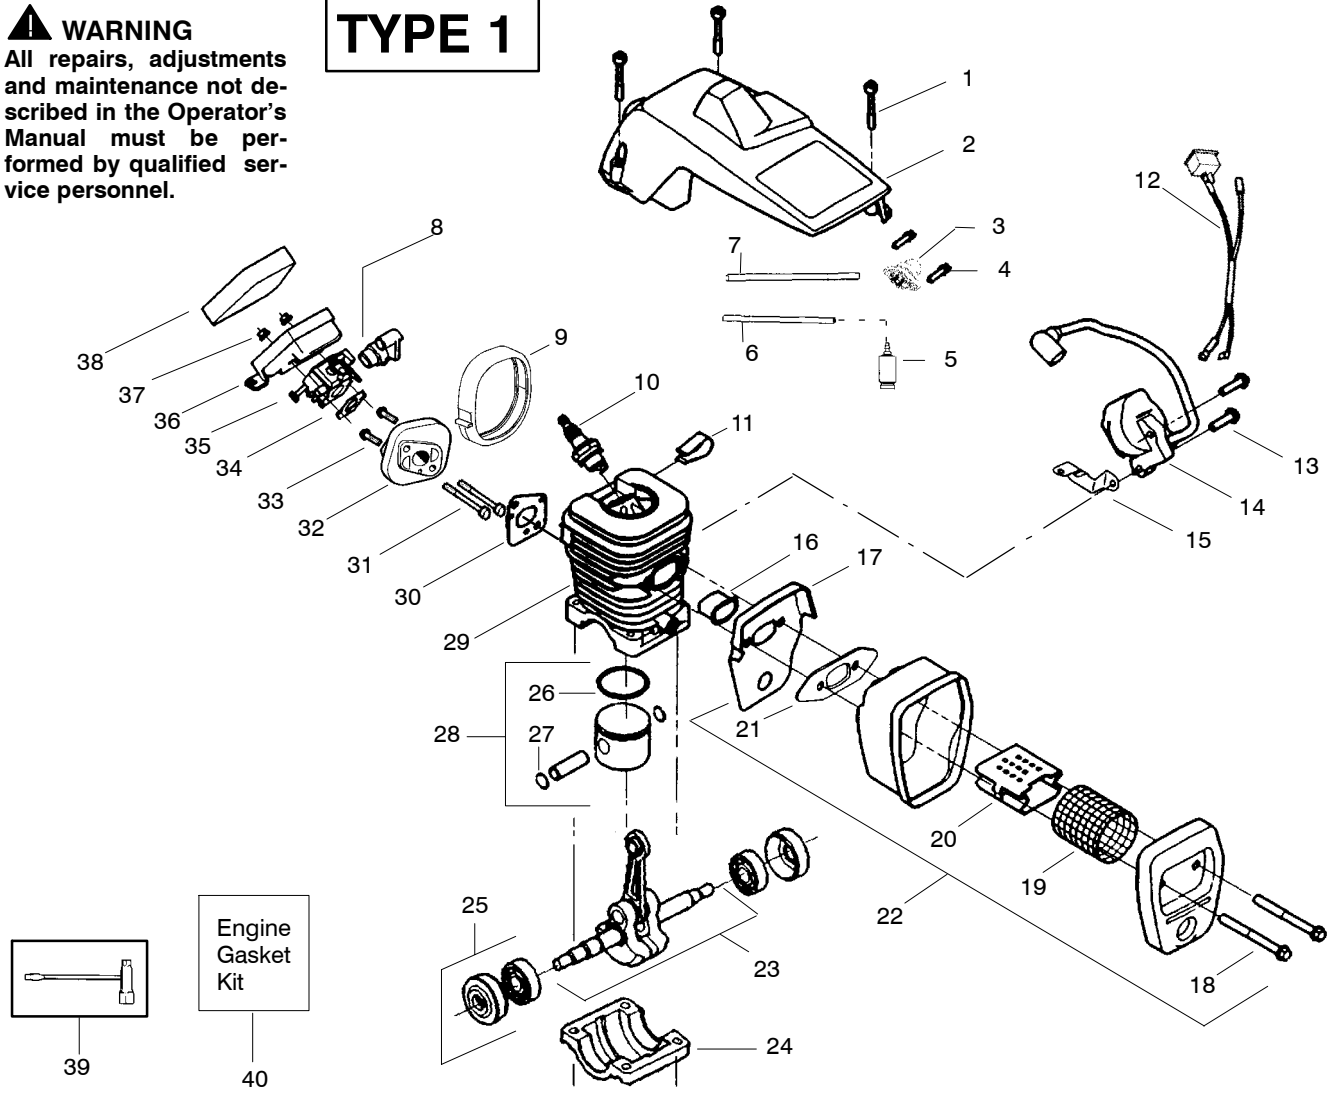

▲ WARNING
All repairs, adjustments and maintenance not described in the Operator's Manual must be performed by qualified service personnel.

TYPE 1

Ref.	Part No.	Description	Ref.	Part No.	Description	Ref.	Part No.	Description
1.	530016153	Screw	19.	530036103	Screen-Spark	36.	530047604	Housing-Air Filter
2.	530055460	Shield-Cylinder	20.	530037813	Diffuser-Muffler	37.	530016101	Nut
3.	530047213	Assy-Air Purge	21.	530069608	Gasket-Muffler (kit)	38.	530037793	Air Filter - Foam
4.	530015780	Screw	22.	530047207	Assy-Muffler (Incl. 17-21)	39.	530031135	Wrench-Bar
5.	530095646	Assy-Fuel Pick-up	23.	530047062	Assy-Crankshaft	40.	530069608	Kit-Engine Gasket (incl. 34,30,21)
6.	530069247	Kit-Line Purge/Carb. (Small Dia)	24.	530037935	Cap-Crankcase			
7.	530069216	Kit-Line Purge/Tank (large line)	25.	530056363	Assy-Seal & Bearing			
8.	530049244	Grommet-Carb Adjust.	26.	530029805	Ring-Piston			
9.	530054144	Seal-Carb Adapter	27.	530015697	Retainer - Piston Pin			
10.	952030150	Spark Plug (RCJ-7Y)	28.	530069604	Kit-Piston - (incl. 26-27)			
11.	530016136	Clip-High Tension Lead	29.	530069606	Kit-Cylinder			
12.	530049117	Assy-Wire Harness (includes switch)	30.	530069608	Gasket-Carb.			
13.	530015814	Screw	31.	530016187	Screw			
14.	530039167	Module-Ignition	32.	530049700	Carb. Adapter			
15.	530047442	Strap-Ground	33.	530016386	Screw			
16.	530037652	Insulator-Heat	34.	530069608	Carb. Gasket (kit)			
17.	530049870	Back Plate-Muffler	35.	---	Kit-Carburetor (WT-391)			
18.	530016132	Screw		530069722				
								Not Shown
							530088226	Manual- (Scan)
							530088160	Manual - (Euro I)
							530088161	Manual - (Euro II)
							530054781	Decal-Warning
							530038478	Cap-limiter low(tan)
							530038479	Cap-limiter high(brn)

↖ = NEW PART NUMBER FOR THIS IPL

★ = REFER TO THE SERVICE REFERENCE INDICATED FOR MORE INFORMATION. (LOCATED AT END OF IPL)