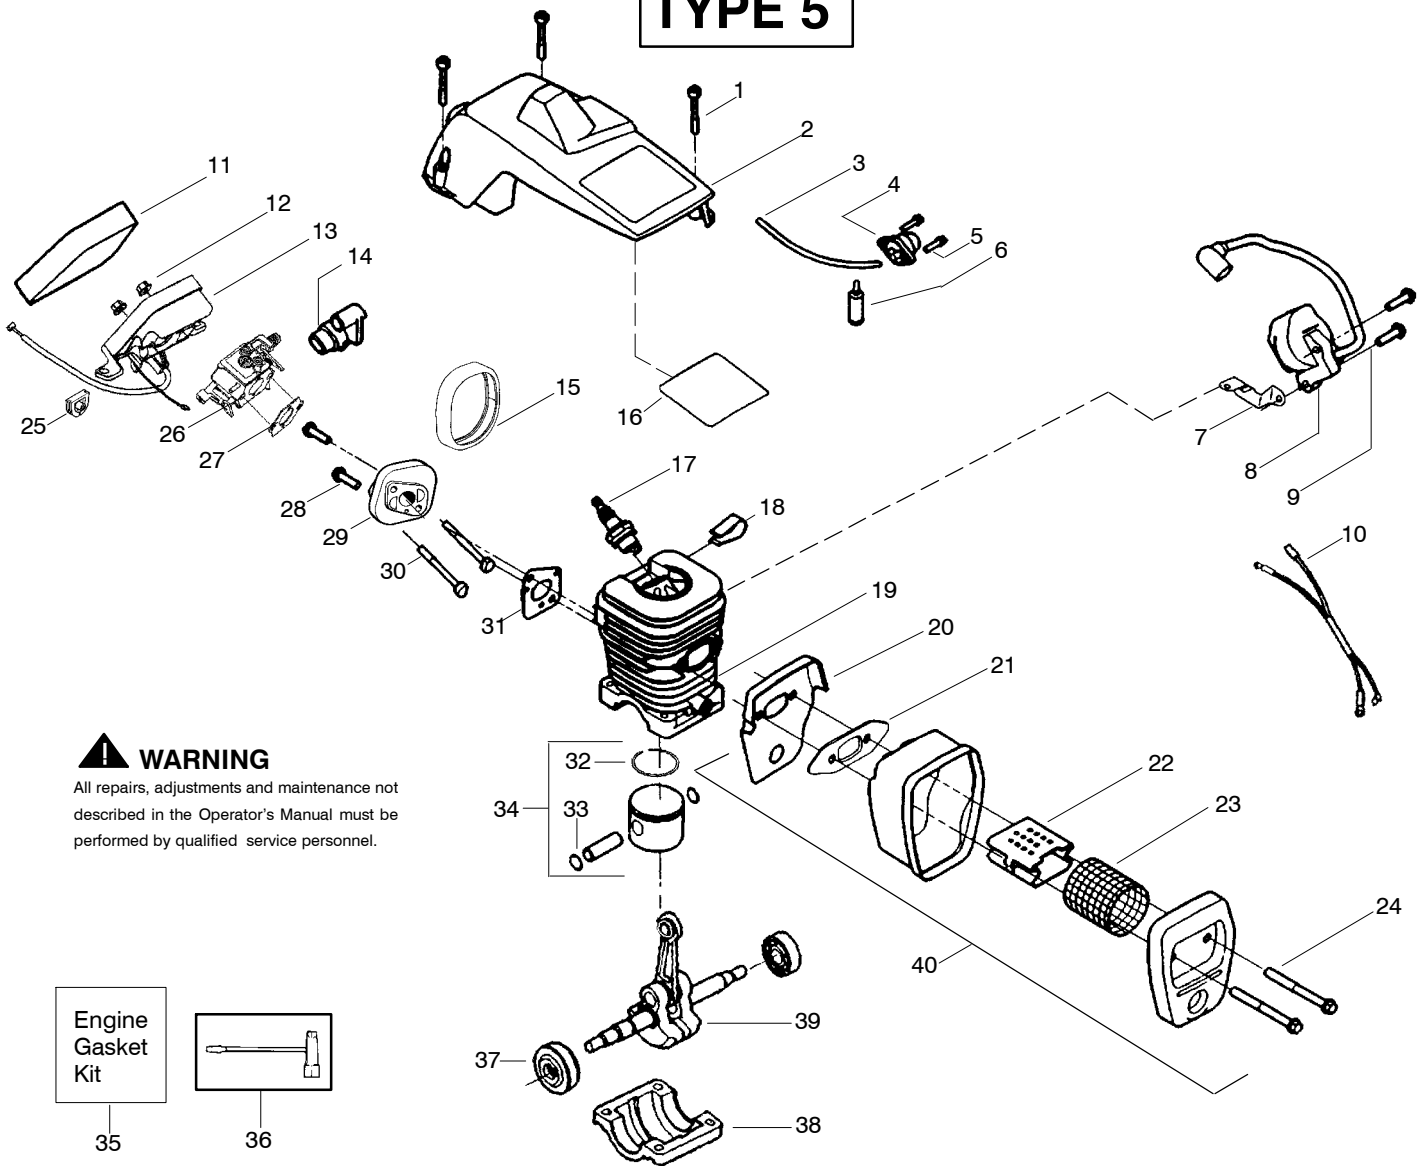

TYPE 4

Ref.	Part No.	Description	Ref.	Part No.	Description	Ref.	Part No.	Description
1.	530016153	Screw	19.	530036103	Screen-Spark	36.	530047604	Housing-Air Filter
2.	530071310	Kit-Cyl. Shield	20.	530037813	Diffuser-Muffler	37.	530016101	Nut
3.	530047213	Assy-Air Purge	21.	530069608	Gasket-Muffler (kit)	38.	530037793	Air Filter - Foam
4.	530015780	Screw	22.	530047207	Assy-Muffler	39.	530031135	Wrench-Bar
5.	530095646	Assy-Fuel Pick-up	23.	530047062	Assy-Crankshaft	40.	530069608	Kit-Engine Gasket (incl. 34,30,21)
6.	530069247	Kit-Line Purge/Carb. (Small Dia)	24.	530037935	Cap-Crankcase			
7.	530069216	Kit-Line Purge/Tank (large line)	25.	530056363	Assy-Seal & Bearing			
8.	530035526	Grommet-Carb Adjust.	26.	530038729	Ring-Piston			
9.	530054144	Seal-Carb Adapter	27.	530015697	Retainer - Piston Pin			
10.	952030150	Spark Plug (RCJ-7Y)	28.	530071408	Kit-Piston - (incl. 26-27)			
11.	530016136	Clip-High Tension Lead	29.	530012411	Cylinder			
12.	530049117	Assy-Wire Harness (includes switch)	30.	530069608	Gasket-Carb. Adapter (kit)			
13.	530015814	Screw	31.	530016187	Screw			Not Shown
14.	530039198	Module-Ignition	32.	530049700	Carb. Adapter	530164543		Manual- (Scan)
15.	530047442	Strap-Ground	33.	530016386	Screw	530164544		Manual - (Euro I)
16.	530037652	Insulator-Heat	34.	530069608	Carb. Gasket (kit)	530164545		Manual - (Euro II)
17.	530049870	Back Plate-Muffler	35.	---	Kit-Carburetor (WT-625)	530054781		Decal-Warning
18.	530016132	Screw		530071621				

✓ = NEW PART NUMBER FOR THIS IPL

★ = REFER TO THE SERVICE REFERENCE INDICATED FOR MORE INFORMATION. (LOCATED AT END OF IPL)

TYPE 5

⚠ WARNING

All repairs, adjustments and maintenance not described in the Operator's Manual must be performed by qualified service personnel.