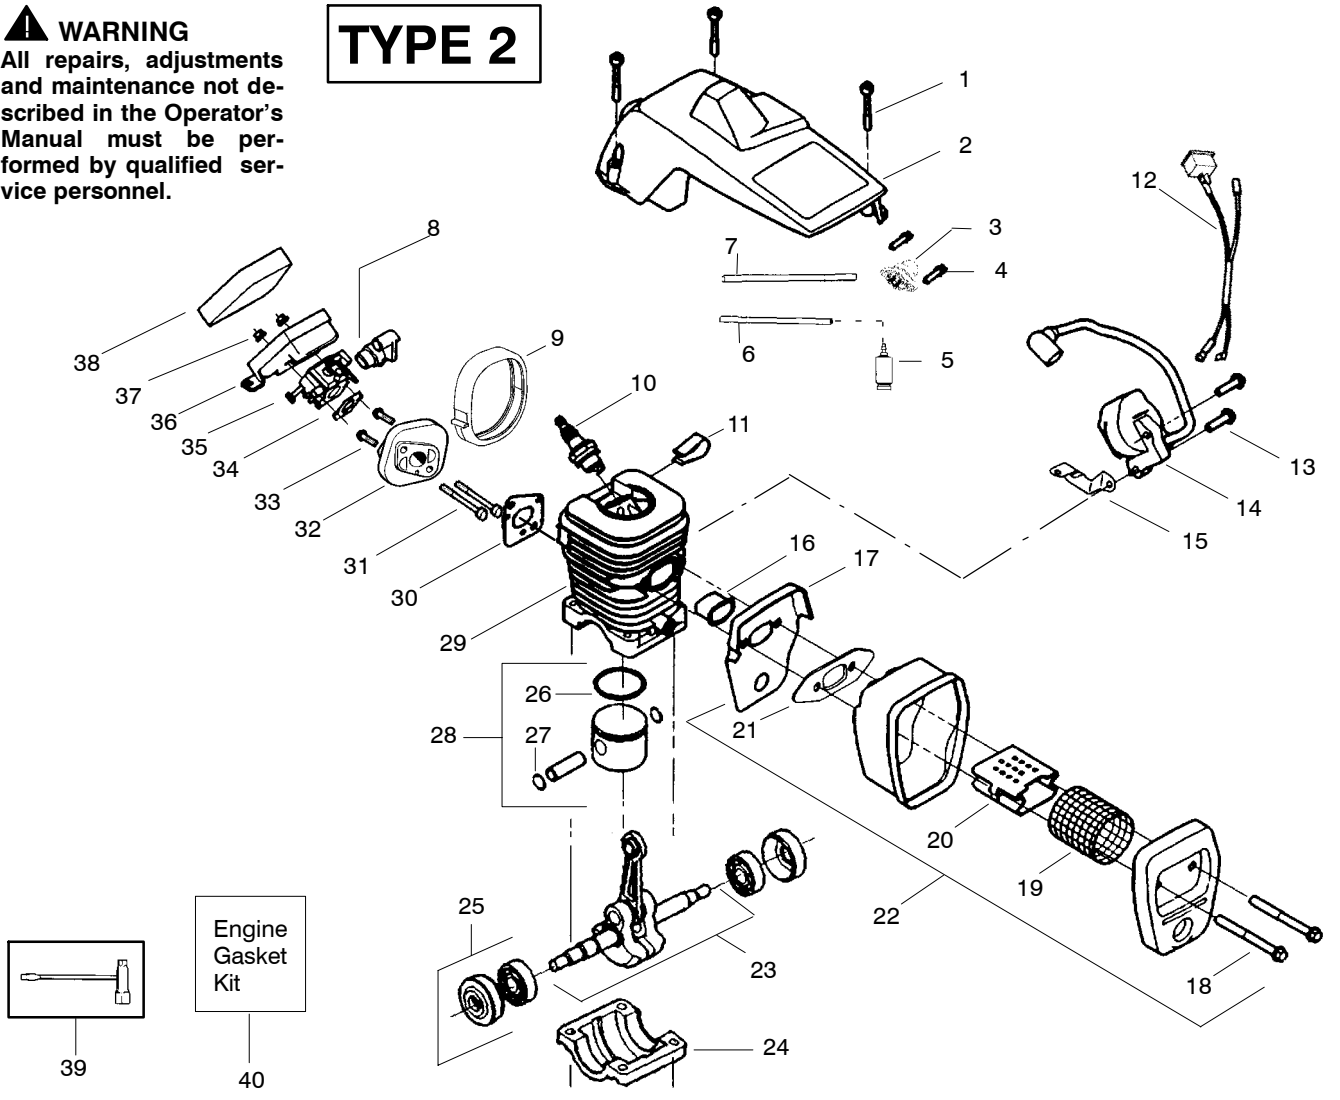

WARNING
All repairs, adjustments and maintenance not described in the Operator's Manual must be performed by qualified service personnel.

TYPE 2

Ref.	Part No.	Description	Ref.	Part No.	Description	Ref.	Part No.	Description
1.	530016153	Screw	19.	530036103	Screen-Spark	36.	530047604	Housing-Air Filter
2.	530056966	Shield-Cylinder	20.	530037813	Diffuser-Muffler	37.	530016101	Nut
3.	530047213	Assy-Air Purge	21.	530069608	Gasket-Muffler (kit)	38.	530037793	Air Filter - Foam
4.	530015780	Screw	22.	530047207	Assy-Muffler (Incl. 17-21)	39.	530031135	Wrench-Bar
5.	530095646	Assy-Fuel Pick-up	23.	530047062	Assy-Crankshaft	40.	530069608	Kit-Engine Gasket (incl. 34,30,21)
6.	530069247	Kit-Line Purge/Carb. (Small Dia)	24.	530037935	Cap-Crankcase			
7.	530069216	Kit-Line Purge/Tank (large line)	25.	530056363	Assy-Seal & Bearing			
8.	530049244	Grommet-Carb Adjust.	26.	530038729	Ring-Piston			
9.	530054144	Seal-Carb Adapter	27.	530015697	Retainer - Piston Pin			
10.	952030150	Spark Plug (RCJ-7Y)	28.	530071408	Kit-Piston - (incl. 26-27)			
11.	530016136	Clip-High Tension Lead	29.	530012411	Cylinder			
12.	530049117	Assy-Wire Harness (includes switch)	30.	530069608	Gasket-Carb. Adapter (kit)			
13.	530015814	Screw	31.	530016187	Screw			Not Shown
14.	530039167	Module-Ignition	32.	530049700	Carb. Adapter	530163664		Manual- (Scan)
15.	530047442	Strap-Ground	33.	530016386	Screw	530163665		Manual - (Euro I)
16.	530037652	Insulator-Heat	34.	530069608	Carb. Gasket (kit)	530163666		Manual - (Euro II)
17.	530049870	Back Plate-Muffler	35.	---	Kit-Carburetor (WT-391)	530054781		Decal-Warning
18.	530016132	Screw				530038478		Cap-limiter low(tan)
						530038479		Cap-limiter high(brn)

↙ = NEW PART NUMBER FOR THIS IPL

★ = REFER TO THE SERVICE REFERENCE INDICATED FOR MORE INFORMATION. (LOCATED AT END OF IPL)