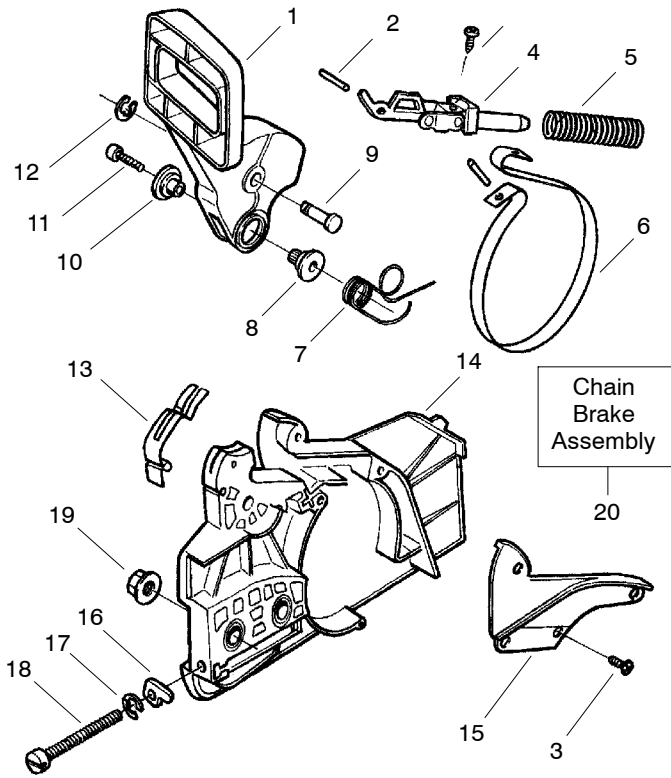

Carburetor Assembly – WT-391 – #530069722

Ref.	Part No.	Description
1.	530038479	Limiter Cap – High
2.	530038478	Limiter Cap – Low
3.	530069826	Carburetor Repair Kit (KIT= Indicates Contents) & Includes Limiter Caps
4.	530069844	Gasket/Diaphragm Kit (● = Indicates Contents)

Ref.	Part No.	Description
1.	530071347	Actuating Lever
2.	530015913	Spring Pin
3.	530015911	Screw
4.	530054741	Front & Rear Link Ass'y.
5.	530016237	Spring Compression
6.	530052232	Brake Band
7.	530015910	Handguard Spring
8.	530056531	Journal-Right
9.	530029879	Pivot Pin
10.	530029881	Journal-Left
11.	530016384	Screw
12.	530038593	Retainer
13.	530029878	Position Spring
14.	530054747	Cover-Clutch (Type 1-3)
14.	530054744	Cover-Clutch (Type 4-5)
15.	530038679	Chain Brake Cover
16.	530015826	Bar Adjusting Pin
17.	530038593	Retainer
18.	530016110	Screw-Bar Adjusting
19.	530015917	Nut
20.	530054736	Assy-Chain Brake (Type 1-3)
20.	530054739	Assy-Chain Brake (Type 4-5)