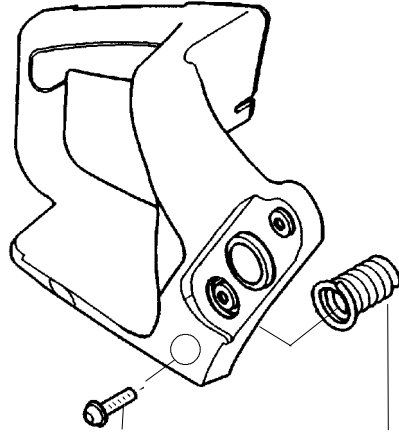

PARTS LIST NO. 530087882		PARTS LIST	CHAIN SAW MODEL(S) MAC CAT 335, 435	
DATE 5/31/07	Replaces 530087882 -3/07/07		Note: Illustration may differ from actual model due to design changes	PAGE NO. 13

***** **Service Reference** *****

Note: Due to product improvements, your unit may have been built with or without the spring and screw shown below. If your unit does not have this spring and screw, no action is required. If your unit does have the spring and screw, please order the part numbers listed below.

530015814
Screw

530053274
Assy-Isolator Spring