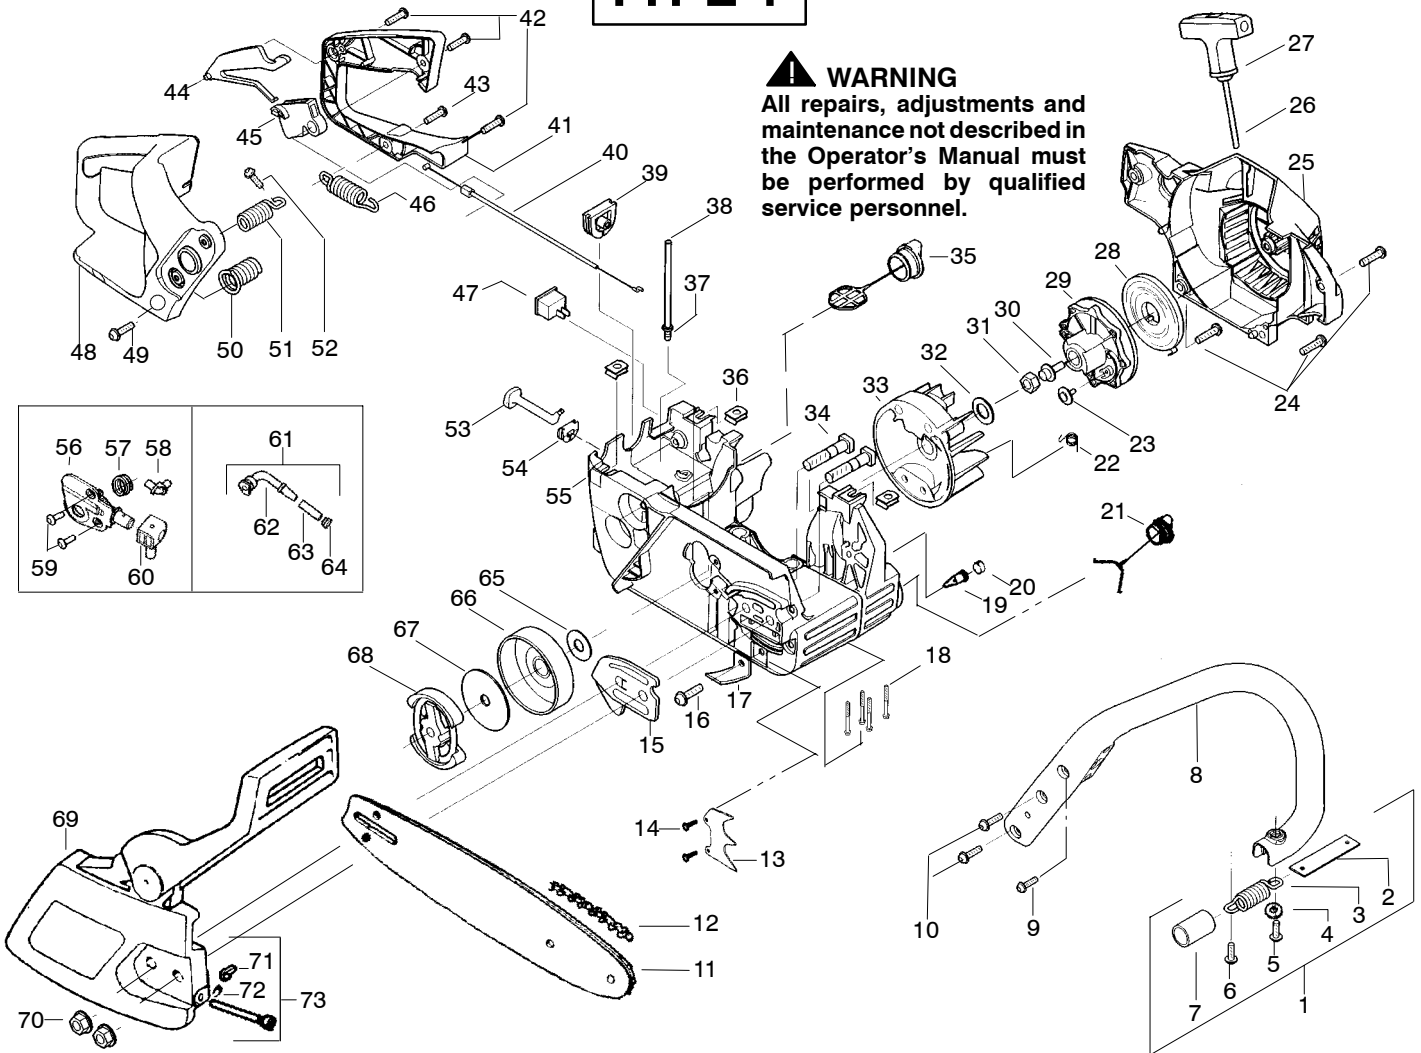

TYPE 1

⚠ WARNING
All repairs, adjustments and maintenance not described in the Operator's Manual must be performed by qualified service personnel.

Ref.	Part No.	Description	Ref.	Part No.	Description	Ref.	Part No.	Description
1.	530047963	Assy. - Isolator	27.	530056402	Handle - Starter	53.	530047605	Knob - Choke
2.	530047608	Strap - Limiter	28.	530027531	Spring - Recoil	54.	530049005	Grommet - Knob
3.	530042082	Spring - Isolator	29.	530037817	Pulley - Starter	55.	530056597	Assy - Chassis (incl. 19 - 21, 34 - 36)
4.	530015123	Washer	30.	530015920	Screw	56.	530071259	Kit - Oil Pump (Incls. 57, 58, 60)
5.	530016018	Screw	31.	530016134	Nut - Flywheel	57.	530037820	Gear - Worm Spring
6.	530015843	Screw	32.	530015127	Washer - Flywheel	58.	530049477	Elbow - Oil Pickup
7.	530036142	Sleeve - AV Spring	33.	530039209	Assy - Flywheel	59.	530016064	Screw
8.	530047583	Handle - Front	34.	530016133	Bolt - Bar	60.	530019206	Seal Block
9.	530015940	Screw	35.	530047192	Assy - Fuel Cap	61.	530047663	Assy - Oil Pickup (Incl. 62 - 64)
10.	530015814	Screw	36.	530015922	Nut - "U" - Type	62.	530038373	Pick - up Oiler
11.	530044816	Bar - 14"	37.	530023877	Fitting - fuel line	63.	530037821	Filter - Oil
12.	538029933	Chain 14"	38.	530069216	Kit - Fuel line (large)	64.	530030189	Plug - Oil Filter
13.	530014381	Kit - Assy Spike (incl. 14)	39.	530047631	Grommet - Cable	65.	530015907	Washer - Thrust
14.	530015805	Screw	40.	530047602	Cable - Throttle	66.	530047061	Assy. - Clutch Drum w/bearing
15.	530038238	Plate - Bar Mounting	41.	530047581	Cover - Rear Handle	67.	530015611	Washer - Clutch
16.	530015814	Screw	42.	530015906	Screw	68.	530014949	Assy. Clutch
17.	530029850	Chain Catcher	43.	530015886	Screw	69.	530054736	Assy - Chain Brake
18.	530016132	Screw	44.	530036098	Lockout - Throttle	70.	530015917	Nut - Bar Mounting
19.	530026119	Check Valve	45.	530036097	Trigger - Throttle	71.	530015826	Pin - Retainer
20.	530038264	Plug - Bronze Vent	46.	530042082	Spring	72.	530038593	Retainer
21.	530010846	Assy - Oil Cap	47.	530069572	Kit - Switch	73.	530069611	Kit - Bar Adjust
22.	530023817	Spring - Starter Dog	48.	530047582	Handle - Rear			
23.	530016080	Screw	49.	530015814	Screw			
24.	530015892	Screw	50.	530053274	Assy. Isolator - lower			
25.	530054175	Housing - Fan	51.	530071385	Kit - Isolator (Upper)			
26.	530069232	Kit - Rope	52.	530015875	Screw			