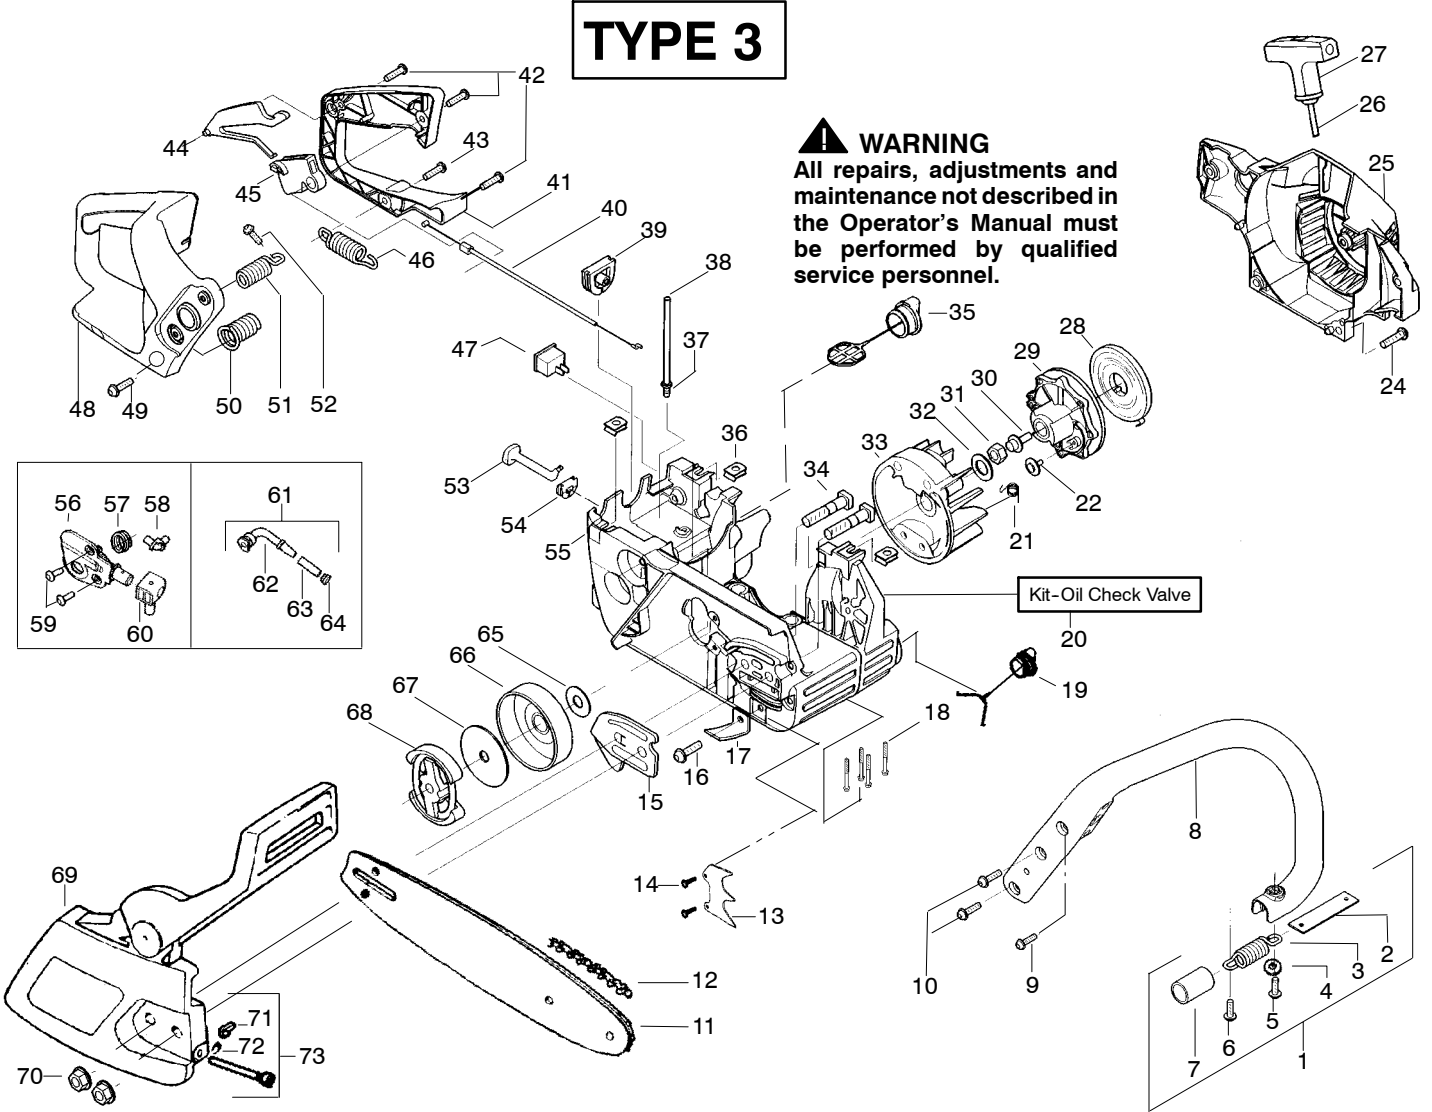

TYPE 3

⚠ WARNING
All repairs, adjustments and maintenance not described in the Operator's Manual must be performed by qualified service personnel.

Ref.	Part No.	Description	Ref.	Part No.	Description	Ref.	Part No.	Description
1.	530047963	Assy. - Isolator	27.	530056402	Handle - Starter	53.	530047605	Knob - Choke
2.	530047608	Strap - Limiter	28.	530027531	Spring - Recoil	54.	530049005	Grommet - Knob
3.	530042082	Spring - Isolator	29.	530037817	Pulley - Starter	55.	530056597	Assy - Chassis
4.	530015123	Washer	30.	530015920	Screw	56.	530071259	Kit - Oil Pump (Incls. 57, 58, 60)
5.	530016018	Screw	31.	530016134	Nut - Flywheel	57.	530037820	Gear - Worm Spring
6.	530015843	Screw	32.	530015127	Washer - Flywheel	58.	530049477	Elbow - Oil Pickup
7.	530036142	Sleeve - AV Spring	33.	530039209	Assy - Flywheel	59.	530016064	Screw
8.	530047583	Handle - Front	34.	530016133	Bolt - Bar	60.	530019206	Seal Block
9.	530015940	Screw	35.	530047192	Assy - Fuel Cap	61.	530047663	Assy - Oil Pickup (Incl. 62 - 64)
10.	530015814	Screw	36.	530015922	Nut - "U" - Type	62.	530038373	Pick-up Oiler
11.	530044896	Bar - 14"	37.	530023877	Fitting - fuel line	63.	530037821	Filter - Oil
12.	538029933	Chain 14"	38.	530069216	Kit - Fuel line (large)	64.	530030189	Plug - Oil Filter
13.	530014381	Kit - Assy Spike (incl. 14)	39.	530047631	Grommet - Cable	65.	530015907	Washer - Thrust
14.	530015805	Screw	40.	530047602	Cable - Throttle	66.	530047061	Assy. - Clutch Drum w/bearing
15.	530038238	Plate - Bar Mounting	41.	530047581	Cover - Rear Handle	67.	530015611	Washer - Clutch
16.	530015814	Screw	42.	530015906	Screw	68.	530014949	Assy. Clutch
17.	530029850	Chain Catcher	43.	530015886	Screw	69.	530054736	Assy - Chain Brake
18.	530016132	Screw	44.	530036098	Lockout - Throttle	70.	530015917	Nut - Bar Mounting
19.	530010846	Assy - Oil Cap	45.	530036097	Trigger - Throttle	71.	530015826	Pin - Retainer
20.	530071666	Kit - Oil Check Valve	46.	530042082	Spring	72.	530038593	Retainer
21.	530023817	Spring - Starter Dog	47.	530069572	Kit - Switch	73.	530069611	Kit - Bar Adjust (incl. 71 & 72)
22.	530016080	Screw	48.	530047582	Handle - Rear			
23.	---	---	49.	530015814	Screw			
24.	530015892	Screw	50.	530053274	Assy. Isolator - lower			
25.	530054175	Housing - Fan	51.	530071385	Kit - Isolator (Upper)			
26.	530069232	Kit - Rope	52.	530015875	Screw			

✓ = NEW PART NUMBER FOR THIS IPL   * = REFER TO THE SERVICE REFERENCE INDICATED FOR MORE INFORMATION. (LOCATED AT END OF IPL)