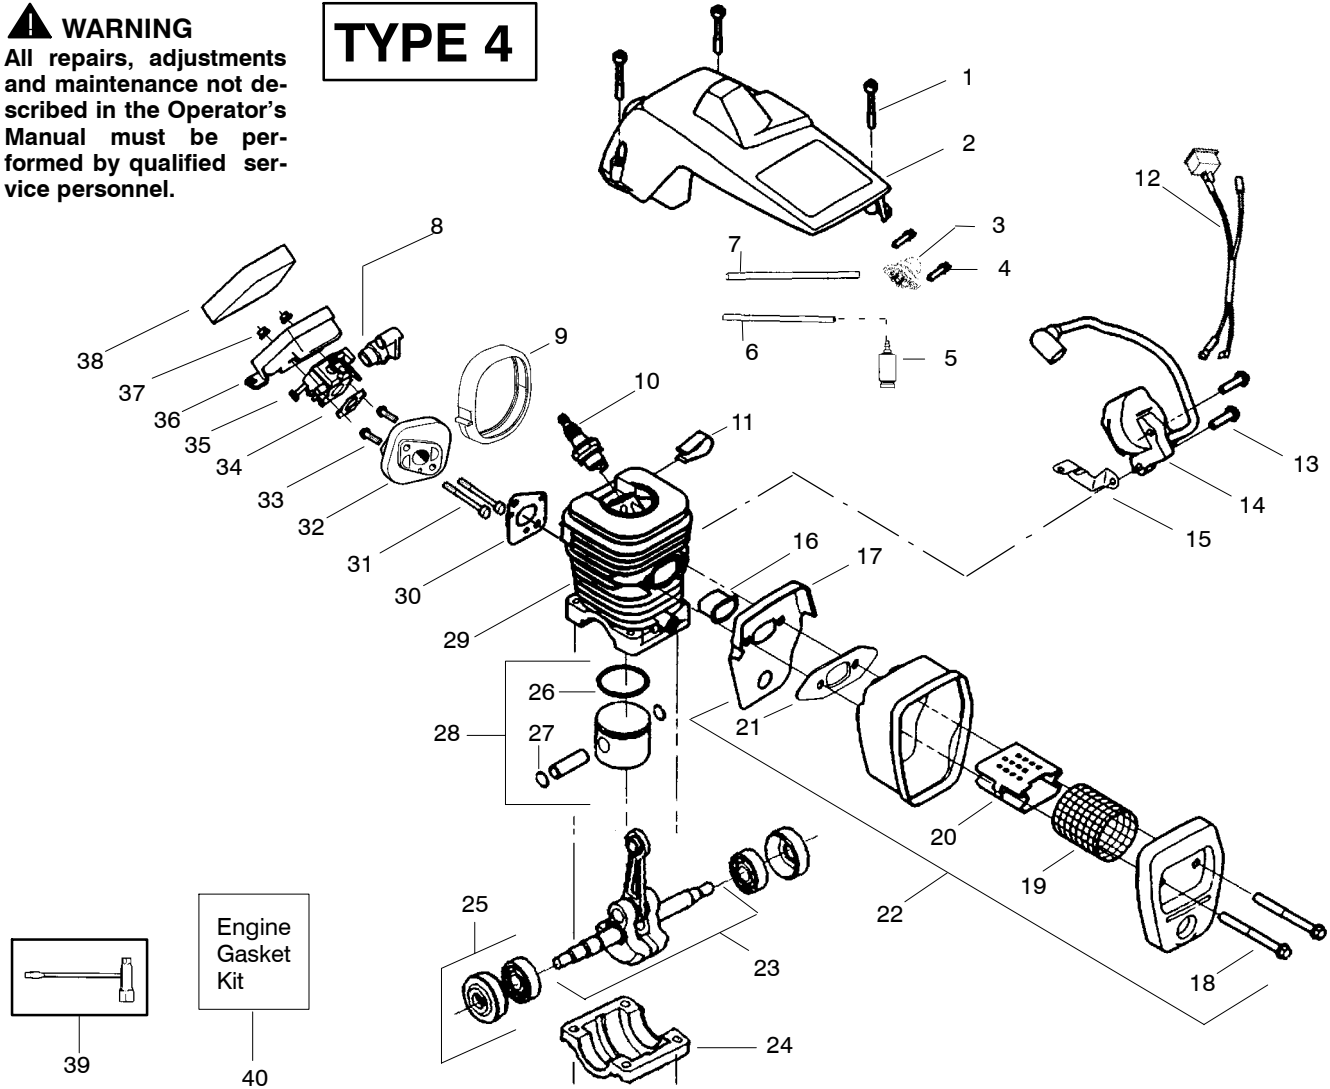

▲ WARNING
All repairs, adjustments and maintenance not described in the Operator's Manual must be performed by qualified service personnel.

TYPE 4

Ref.	Part No.	Description	Ref.	Part No.	Description	Ref.	Part No.	Description
1.	530016153	Screw	19.	530036103	Screen-Spark	36.	530047604	Housing-Air Filter
2.	530071310	Kit-Cyl. Shield	20.	530037813	Diffuser-Muffler	37.	530016101	Nut
3.	530047213	Assy-Air Purge	21.	530069608	Gasket-Muffler (kit)	38.	530037793	Air Filter - Foam
4.	530015780	Screw	22.	530047207	Assy-Muffler	39.	530031135	Wrench-Bar
5.	530095646	Assy-Fuel Pick-up	23.	530047062	Assy-Crankshaft	40.	530069608	Kit-Engine Gasket (incl. 34,30,21)
6.	530069247	Kit-Line Purge/Carb. (Small Dia)	24.	530037935	Cap-Crankcase			
7.	530069216	Kit-Line Purge/Tank (large line)	25.	530056363	Assy-Seal & Bearing			
8.	530035526	Grommet-Carb Adjust.	26.	530038729	Ring-Piston			
9.	530054144	Seal-Carb Adapter	27.	530015697	Retainer - Piston Pin			
10.	952030150	Spark Plug (RCJ-7Y)	28.	530071408	Kit-Piston - (incl. 26-27)			
11.	530016136	Clip-High Tension Lead	29.	530012411	Cylinder			
12.	530049117	Assy-Wire Harness (includes switch)	30.	530069608	Gasket-Carb. Adapter (kit)			
13.	530015814	Screw	31.	530016187	Screw			Not Shown
14.	530039198	Module-Ignition	32.	530049700	Carb. Adapter	530164543		Manual- (Scan)
15.	530047442	Strap-Ground	33.	530016386	Screw	530164544		Manual - (Euro I)
16.	530037652	Insulator-Heat	34.	530069608	Carb. Gasket (kit)	530164545		Manual - (Euro II)
17.	530049870	Back Plate-Muffler	35.	---	Kit-Carburetor (WT-625)	530054781		Decal-Warning
18.	530016132	Screw		530071621				

✓ = NEW PART NUMBER FOR THIS IPL

★ = REFER TO THE SERVICE REFERENCE INDICATED FOR MORE INFORMATION. (LOCATED AT END OF IPL)