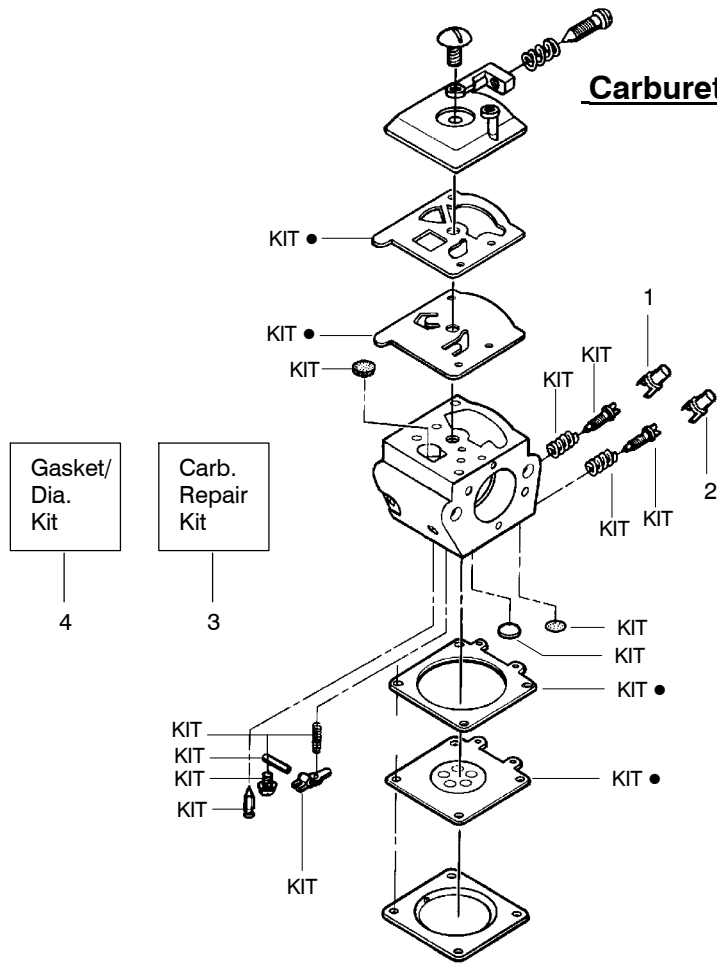

Engine Gasket Kit

35

36

Ref.	Part No.	Description	Ref.	Part No.	Description	Ref.	Part No.	Description
1.	530016153	Screw	19.	530012550	Cylinder	35.	530069608	Kit-Engine Gasket (Incl. 21, 27 & 31)
2.	530055638	Assy - Cylinder Shield (includes # 16)	20.	530049870	Backplate - Muffler	36.	530031135	Bar Wrench
3.	530069247	Kit - Fuel Line (Small)	21.	530069608	Gasket - Muffler (kit)	37.	530056363	Assy - Seal & Bearing
4.	530071835	Kit - Air Purge (Incl. #5)	22.	530037817	Diffuser - Muffler	38.	530037935	Cap - Crankcase
5.	530015780	Screw	23.	530036103	Screen - Spark	39.	530047062	Assy - Crankshaft
6.	530095646	Assy - Fuel Pick-up	24.	530016132	Bolt - Muffler	40.	530047207	Assy - Muffler (Incl. 20-24)
7.	530047442	Strap - Ground	25.	530047631	Grommet - Throttle Cable			
8.	530039198	Ignition Module	26.	---	Kit - Carburetor			
9.	530015814	Screw		530071820	Zama (W-20)			Not Shown
10.	530057475	Assy - Wire Harness		530071821	Walbro (WT-662)			Manuals
11.	530037793	Foam - Air Filter	27.	530069608	Gasket - Carb. (kit)		545123556	(Scan)
12.	530016101	Nut	28.	530016386	Screw		545123557	(Euro I)
13.	530057702	Assy - Air Box	29.	530049700	Carb. Adapter		545123558	(Euro II)
14.	530035526	Grommet - Carb Adjust	30.	530016187	Screw		545123559	(Euro III)
15.	530054144	Seal - Carb Adapter	31.	530069608	Gasket - Adaptor (kit)		545123560	(Euro IV)
16.	530055698	Reflector - Heat	32.	530038729	Ring - Piston		545123561	(Euro V)
17.	952030150	Spark Plug (RCJ-7Y)	33.	530015697	Retainer - Piston Pin		545123562	(Turkish)
18.	530016136	Clip - High Tension Lead	34.	530071408	Kit - Piston (Incl. 32 & 33)		545123680	(Russian)
							545123563	(335 Russia)

Carburetor Assembly – WT-391 – #530069722

Ref.	Part No.	Description
1.	530038479	Limiter Cap – High
2.	530038478	Limiter Cap – Low
3.	530069826	Carburetor Repair Kit (KIT= Indicates Contents) & Includes Limiter Caps
4.	530069844	Gasket/Diaphragm Kit (● = Indicates Contents)