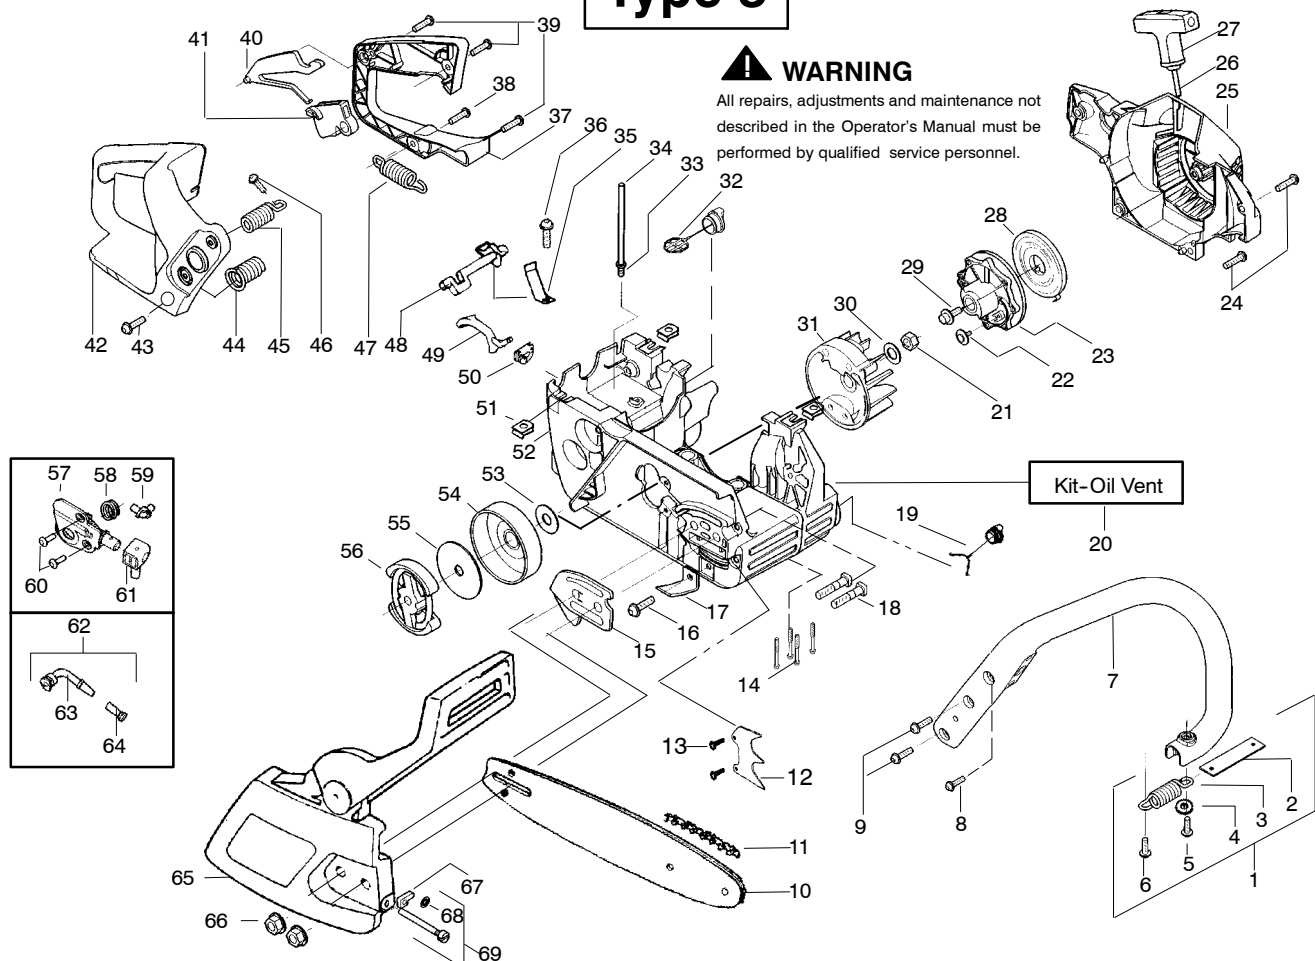

Type 5

Ref.	Part No.	Description	Ref.	Part No.	Description	Ref.	Part No.	Description
1.	530059667	Assy.-Isolator	29.	530015920	Screw	54.	530047061	Assy.-Clutch Drum w/bearing
2.	530047608	Limiter Strap	30.	530015127	Washer-Flywheel	55.	530015611	Washer-Clutch
3.	530059668	Spring-Isolator	31.	530039187	Assy-Flywheel	56.	530014949	Assy. Clutch
4.	530015158	Washer	32.	530047192	Assy-Fuel Cap	57.	530071259	Kit - Oil Pump (incl. 58,59,61)
5.	530016018	Screw	33.	530023877	Fitting-fuel line			
6.	530015843	Screw	34.	530069216	Kit-Fuel line (large)	58.	530037820	Gear-Worm Spring
7.	530047583	Front Handle	35.	530016149	Spring-Switch	59.	530049477	Elbow-Oil Pickup
8.	530015940	Screw	36.	530015775	Screw	60.	530016064	Screw
9.	530015814	Screw	37.	530047581	Cover-Rear Handle	61.	530019206	Seal Block
10.	530044896	Bar - 14"	38.	530015886	Screw	62.	530047663	Assy-Oil Pick-up (Incl. 63,64)
	530044915	Bar - 16"	39.	530015906	Screw	63.	530038373	Pick-up Oiler
11.	538029933	Chain - 14"	40.	530036098	Throttle Lockout	64.	530056533	Filter-Oil
	538248288	Chain - 16"	41.	530036097	Trigger-Throttle	65.	545139901	Assy.-Chain Brake
12.	530014381	Kit-Spike (Incl. 13)	42.	530047582	Handle - Rear	66.	530015917	Nut-Bar Mounting
13.	530016439	Screw	43.	★★★★★	Screw	67.	530015826	Pin-Bar Adjust
14.	530016132	Screw	44.	★★★★★	Assy Isolator-lower	68.	530038593	Retainer
15.	530038238	Plate-Bar Mount.	45.	530071958	Kit-Isolator (Upper)	69.	530069611	Kit-Bar Adjusting (incl. # 67,68)
16.	530015814	Screw	46.	530015875	Screw			
17.	530029850	Chain Catcher	47.	530059668	Spring-Isolator			
18.	530016133	Bolt-Bar	48.	530057473	Lever-Switch			
19.	530010846	Assy-Oil Cap	49.	530057474	Lever-Choke			
20.	530071666	Kit-Oil Vent	50.	530049005	Grommet-Knob			
21.	530016134	Nut-Flywheel	51.	530015922	Nut-"U"-Type			
22.	530016080	Screw	52.	530058730	Assy-Chassis fuel lines and caps)			
23.	530037817	Starter Pulley	53.	530015907	Washer-Thrust			
24.	530015892	Screw						
25.	530049335	Housing-Fan						
26.	530069232	Kit - Rope						
27.	530056402	Handle-Starter						
28.	530027531	Spring-Recoil						

✓ = NEW PART NUMBER FOR THIS IPL

★ = REFER TO THE SERVICE REFERENCE INDICATED FOR MORE INFORMATION. (LOCATED AT END OF IPL)